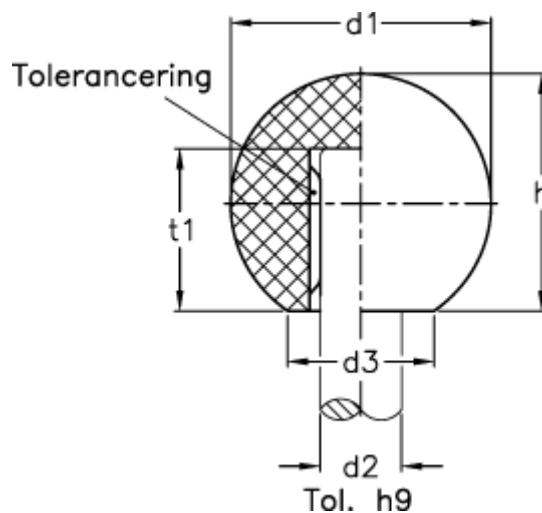

Article number: 20130200

Description: E+G Ball knob DIN 319-KU-40-B12-L

Measures

d_1	= 40
d_2	= B12
d_3 approx.	= 22
h	= 37.0
t_1	= 23